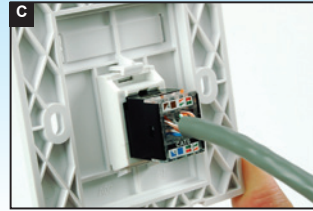

Align the jack to the slot.

ORDER INFORMATION

Part number	Description	Inner box	Carton	Carton measurement	Carton weight
OUD21	One port UK faceplate	15PCS	150PCS	L 53.5cm×W 31.3cm×H 23.4cm	8.00KG
OUD22	Dual ports UK faceplate	15PCS	150PCS	L 53.5cm×W 31.3cm×H 23.4cm	8.20KG
OUD23	Three ports UK faceplate	15PCS	150PCS	L 53.5cm×W 31.3cm×H 23.4cm	10.50KG
OUD24	Four ports UK faceplate	15PCS	150PCS	L 53.5cm×W 31.3cm×H 23.4cm	8.10KG
OUE02	Dual ports UK faceplate	15PCS	150PCS	L 53.5cm×W 31.3cm×H 23.4cm	7.90KG
OUD00	Blank UK faceplate	15PCS	150PCS	L 53.5cm×W 31.3cm×H 23.4cm	8.00KG