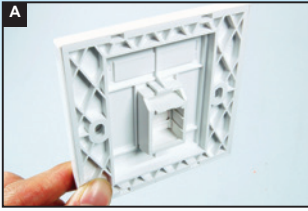

UK STYLE FACEPLATE P/N: OUD21, OUD22, OUD23 OUD24, OUE02, OUD00

INSTALLMENT UNSTRUCTIONS

The back of the faceplate.