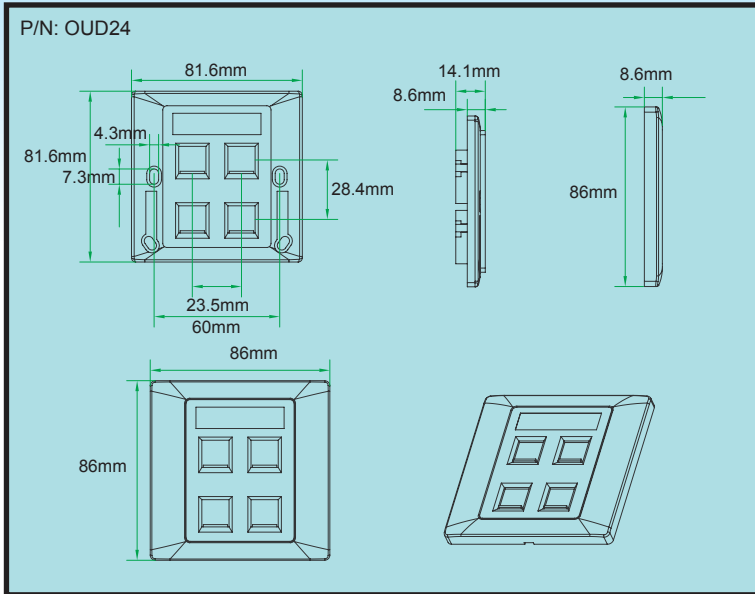

FEATURES

- One ,two , four and six ports
- Designed for for Cat 5e or Cat 6 performance and meet EIA/TIA specifications
- Fit for RJ45 keystone jack outlet plates
- Packing includes the modular faceplate and two mounting screws for Installation
- Material: ABS
- Color: white or Ivory

PRODUCT FIGURE

OUD21
One port UK faceplate

OUD22
Dual ports UK faceplate

UK STYLE FACEPLATE P/N: OUD21, OUD22, OUD23 OUD24, OUE02, OUD00

PRODUCT FIGURE

Four ports UK faceplate

Dual ports UK faceplate

UK STYLE FACEPLATE P/N: OUD21, OUD22, OUD23 OUD24, OUE02, OUD00

PRODUCT FIGURE

OUD23

Three ports UK faceplate

OUD00

Blank UK faceplate

UK STYLE FACEPLATE
COPPER SOLUTION PRODUCTS ACCESSORIES

UK STYLE FACEPLATE P/N: OUD21, OUD22, OUD23 OUD24, OUE02, OUD00

INSTALLMENT UNSTRUCTIONS

The back of the faceplate.

Carefully seat the jacks over the back of the faceplate.

Align the jack to the slot.

ORDER INFORMATION

Part number	Description	Inner box	Carton	Carton measurement	Carton weight
OUD21	One port UK faceplate	15PCS	150PCS	L 53.5cm×W 31.3cm×H 23.4cm	8.00KG
OUD22	Dual ports UK faceplate	15PCS	150PCS	L 53.5cm×W 31.3cm×H 23.4cm	8.20KG
OUD23	Three ports UK faceplate	15PCS	150PCS	L 53.5cm×W 31.3cm×H 23.4cm	10.50KG
OUD24	Four ports UK faceplate	15PCS	150PCS	L 53.5cm×W 31.3cm×H 23.4cm	8.10KG
OUE02	Dual ports UK faceplate	15PCS	150PCS	L 53.5cm×W 31.3cm×H 23.4cm	7.90KG
OUD00	Blank UK faceplate	15PCS	150PCS	L 53.5cm×W 31.3cm×H 23.4cm	8.00KG