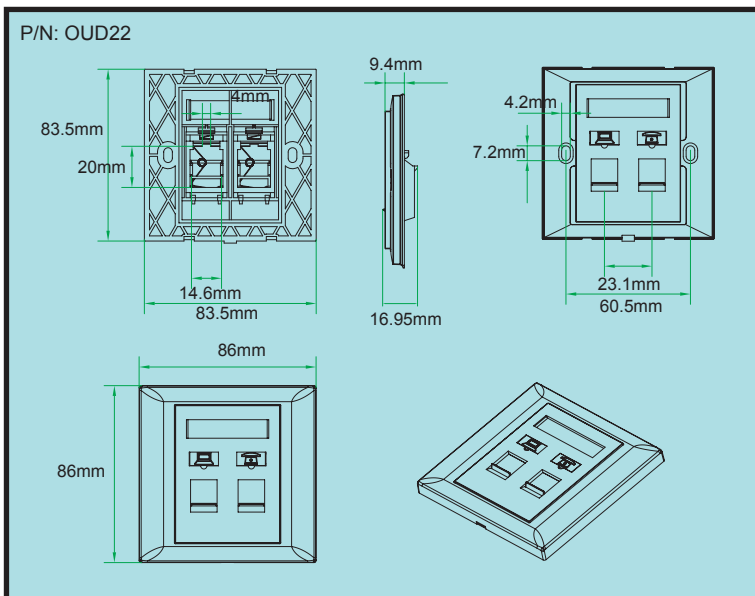

UK STYLE FACEPLATE P/N: OUD21, OUD22, OUD23 OUD24, OUE02, OUD00

DESCRIPTION

- The wall plate is made from high-impact ABS plastic, making for years of durable use. Each delivers high speed of for all your high-speed applications to the desktop. Perfectly blends into the decor of your home or office ,Protects and hides your network connections ,Accepts all keystone inserts. Standard 110 type IDC termination makes installation fast and easy.

FEATURES

- One ,two , four and six ports
- Designed for for Cat 5e or Cat 6 performance and meet EIA/TIA specifications
- Fit for RJ45 keystone jack outlet plates
- Packing includes the modular faceplate and two mounting screws for Installation
- Material: ABS
- Color: white or Ivory

PRODUCT FIGURE

OUD21
One port UK faceplate

OUD22
Dual ports UK faceplate

UK STYLE FACEPLATE P/N: OUD21, OUD22, OUD23 OUD24, OUE02, OUD00

PRODUCT FIGURE

Four ports UK faceplate

Dual ports UK faceplate

UK STYLE FACEPLATE P/N: OUD21, OUD22, OUD23 OUD24, OUE02, OUD00

The back of the faceplate.

Carefully seat the jacks over the back of the faceplate.

Align the jack to the slot.

ORDER INFORMATION

Part number	Description	Inner box	Carton	Carton measurement	Carton weight
OUD21	One port UK faceplate	15PCS	150PCS	L 53.5cm×W 31.3cm×H 23.4cm	8.00KG
OUD22	Dual ports UK faceplate	15PCS	150PCS	L 53.5cm×W 31.3cm×H 23.4cm	8.20KG
OUD23	Three ports UK faceplate	15PCS	150PCS	L 53.5cm×W 31.3cm×H 23.4cm	10.50KG
OUD24	Four ports UK faceplate	15PCS	150PCS	L 53.5cm×W 31.3cm×H 23.4cm	8.10KG
OUE02	Dual ports UK faceplate	15PCS	150PCS	L 53.5cm×W 31.3cm×H 23.4cm	7.90KG
OUD00	Blank UK faceplate	15PCS	150PCS	L 53.5cm×W 31.3cm×H 23.4cm	8.00KG