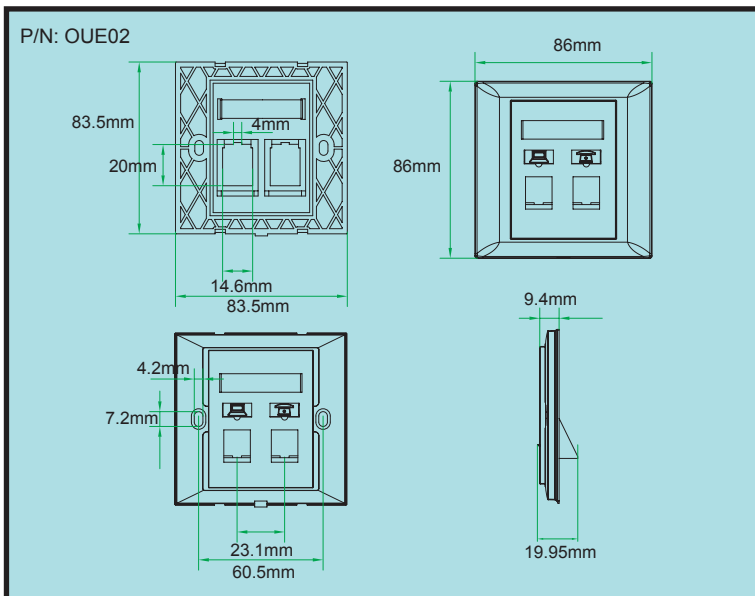

FEATURES

- One ,two , four and six ports
- Designed for for Cat 5e or Cat 6 performance and meet EIA/TIA specifications
- Fit for RJ45 keystone jack outlet plates
- Packing includes the modular faceplate and two mounting screws for Installation
- Material: ABS
- Color: white or Ivory

PRODUCT FIGURE

OUD21
One port UK faceplate

OUD22
Dual ports UK faceplate

UK STYLE FACEPLATE P/N: OUD21, OUD22, OUD23 OUD24, OUE02, OUD00

PRODUCT FIGURE

Four ports UK faceplate

Dual ports UK faceplate

UK STYLE FACEPLATE P/N: OUD21, OUD22, OUD23 OUD24, OUE02, OUD00

PRODUCT FIGURE

OUD23

Three ports UK faceplate

OUD00

Blank UK faceplate

UK STYLE FACEPLATE
COPPER SOLUTION PRODUCTS ACCESSORIES

UK STYLE FACEPLATE P/N: OUD21, OUD22, OUD23 OUD24, OUE02, OUD00

INSTALLMENT UNSTRUCTIONS

The back of the faceplate.

Carefully seat the jacks over the back of the faceplate.

Align the jack to the slot.

ORDER INFORMATION

Part number	Description	Inner box	Carton	Carton measurement	Carton weight
OUD21	One port UK faceplate	15PCS	150PCS	L 53.5cm×W 31.3cm×H 23.4cm	8.00KG
OUD22	Dual ports UK faceplate	15PCS	150PCS	L 53.5cm×W 31.3cm×H 23.4cm	8.20KG
OUD23	Three ports UK faceplate	15PCS	150PCS	L 53.5cm×W 31.3cm×H 23.4cm	10.50KG
OUD24	Four ports UK faceplate	15PCS	150PCS	L 53.5cm×W 31.3cm×H 23.4cm	8.10KG
OUE02	Dual ports UK faceplate	15PCS	150PCS	L 53.5cm×W 31.3cm×H 23.4cm	7.90KG
OUD00	Blank UK faceplate	15PCS	150PCS	L 53.5cm×W 31.3cm×H 23.4cm	8.00KG