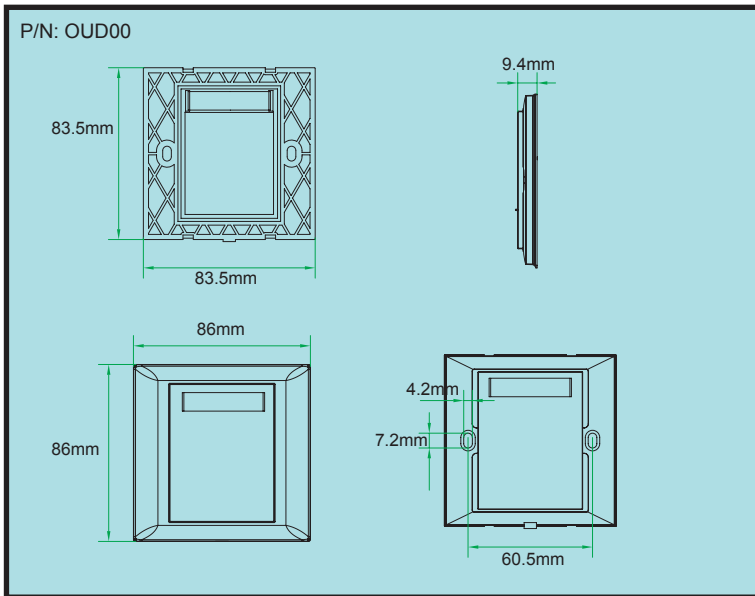

FEATURES

- One ,two , four and six ports
- Designed for for Cat 5e or Cat 6 performance and meet EIA/TIA specifications
- Fit for RJ45 keystone jack outlet plates
- Packing includes the modular faceplate and two mounting screws for Installation
- Material: ABS
- Color: white or Ivory

PRODUCT FIGURE

OUD21
One port UK faceplate

OUD22
Dual ports UK faceplate

UK STYLE FACEPLATE P/N: OUD21, OUD22, OUD23 OUD24, OUE02, OUD00

PRODUCT FIGURE

Four ports UK faceplate

Dual ports UK faceplate

UK STYLE FACEPLATE P/N: OUD21, OUD22, OUD23 OUD24, OUE02, OUD00

PRODUCT FIGURE

OUD23

Three ports UK faceplate

OUD00

Blank UK faceplate

UK STYLE FACEPLATE
COPPER SOLUTION PRODUCTS ACCESSORIES

UK STYLE FACEPLATE P/N: OUD21, OUD22, OUD23 OUD24, OUE02, OUD00

INSTALLMENT UNSTRUCTIONS

The back of the faceplate.

Carefully seat the jacks over the back of the faceplate.

Align the jack to the slot.

ORDER INFORMATION

Part number	Description	Inner box	Carton	Carton measurement	Carton weight
OUD21	One port UK faceplate	15PCS	150PCS	L 53.5cm×W 31.3cm×H 23.4cm	8.00KG
OUD22	Dual ports UK faceplate	15PCS	150PCS	L 53.5cm×W 31.3cm×H 23.4cm	8.20KG
OUD23	Three ports UK faceplate	15PCS	150PCS	L 53.5cm×W 31.3cm×H 23.4cm	10.50KG
OUD24	Four ports UK faceplate	15PCS	150PCS	L 53.5cm×W 31.3cm×H 23.4cm	8.10KG
OUE02	Dual ports UK faceplate	15PCS	150PCS	L 53.5cm×W 31.3cm×H 23.4cm	7.90KG
OUD00	Blank UK faceplate	15PCS	150PCS	L 53.5cm×W 31.3cm×H 23.4cm	8.00KG