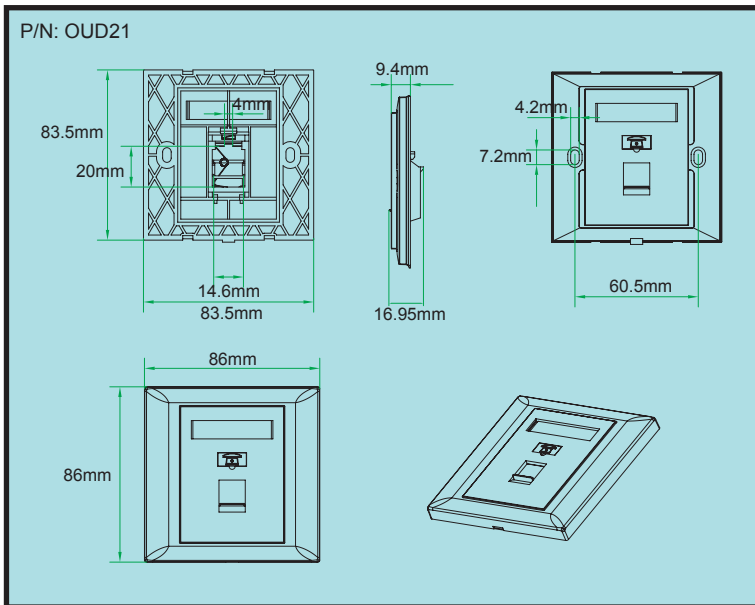

UK STYLE FACEPLATE P/N: OUD21, OUD22, OUD23 OUD24, OUE02, OUD00

DESCRIPTION

- The wall plate is made from high-impact ABS plastic, making for years of durable use. Each delivers high speed of for all your high-speed applications to the desktop. Perfectly blends into the decor of your home or office ,Protects and hides your network connections ,Accepts all keystone inserts. Standard 110 type IDC termination makes installation fast and easy.

FEATURES

- One ,two , four and six ports
- Designed for for Cat 5e or Cat 6 performance and meet EIA/TIA specifications
- Fit for RJ45 keystone jack outlet plates
- Packing includes the modular faceplate and two mounting screws for Installation
- Material: ABS
- Color: white or Ivory

PRODUCT FIGURE

OUD21
One port UK faceplate

OUD22
Dual ports UK faceplate

UK STYLE FACEPLATE P/N: OUD21, OUD22, OUD23 OUD24, OUE02, OUD00

PRODUCT FIGURE

Four ports UK faceplate

Dual ports UK faceplate

UK STYLE FACEPLATE P/N: OUD21, OUD22, OUD23 OUD24, OUE02, OUD00

The back of the faceplate.

Carefully seat the jacks over the back of the faceplate.

Align the jack to the slot.

ORDER INFORMATION

Part number	Description	Inner box	Carton	Carton measurement	Carton weight
OUD21	One port UK faceplate	15PCS	150PCS	L 53.5cm×W 31.3cm×H 23.4cm	8.00KG
OUD22	Dual ports UK faceplate	15PCS	150PCS	L 53.5cm×W 31.3cm×H 23.4cm	8.20KG
OUD23	Three ports UK faceplate	15PCS	150PCS	L 53.5cm×W 31.3cm×H 23.4cm	10.50KG
OUD24	Four ports UK faceplate	15PCS	150PCS	L 53.5cm×W 31.3cm×H 23.4cm	8.10KG
OUE02	Dual ports UK faceplate	15PCS	150PCS	L 53.5cm×W 31.3cm×H 23.4cm	7.90KG
OUD00	Blank UK faceplate	15PCS	150PCS	L 53.5cm×W 31.3cm×H 23.4cm	8.00KG