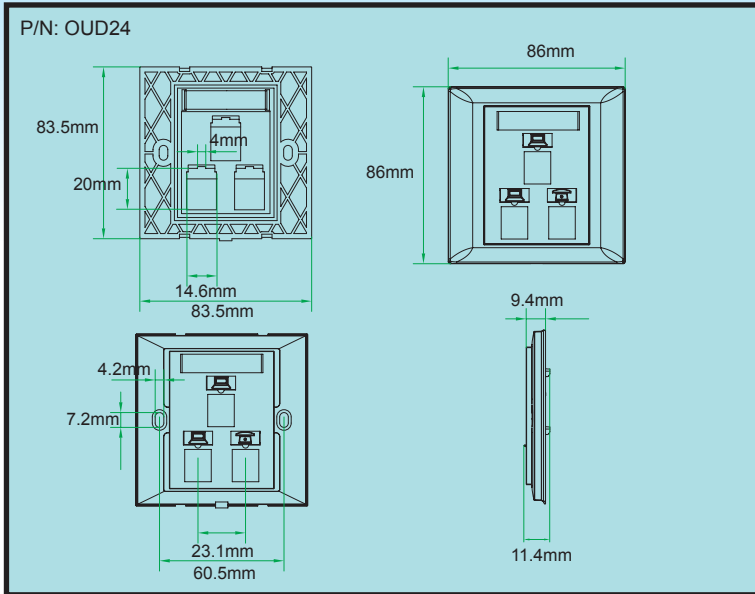

FEATURES

- One ,two , four and six ports
- Designed for for Cat 5e or Cat 6 performance and meet EIA/TIA specifications
- Fit for RJ45 keystone jack outlet plates
- Packing includes the modular faceplate and two mounting screws for Installation
- Material: ABS
- Color: white or Ivory

PRODUCT FIGURE

OUD21
One port UK faceplate

OUD22
Dual ports UK faceplate

UK STYLE FACEPLATE P/N: OUD21, OUD22, OUD23 OUD24, OUE02, OUD00

PRODUCT FIGURE

Four ports UK faceplate

Dual ports UK faceplate

UK STYLE FACEPLATE P/N: OUD21, OUD22, OUD23 OUD24, OUE02, OUD00

PRODUCT FIGURE

OUD23

Three ports UK faceplate

OUD00

Blank UK faceplate

UK STYLE FACEPLATE
COPPER SOLUTION PRODUCTS ACCESSORIES

UK STYLE FACEPLATE P/N: OUD21, OUD22, OUD23 OUD24, OUE02, OUD00

INSTALLMENT UNSTRUCTIONS

The back of the faceplate.

Carefully seat the jacks over the back of the faceplate.

Align the jack to the slot.

ORDER INFORMATION

Part number	Description	Inner box	Carton	Carton measurement	Carton weight
OUD21	One port UK faceplate	15PCS	150PCS	L 53.5cm×W 31.3cm×H 23.4cm	8.00KG
OUD22	Dual ports UK faceplate	15PCS	150PCS	L 53.5cm×W 31.3cm×H 23.4cm	8.20KG
OUD23	Three ports UK faceplate	15PCS	150PCS	L 53.5cm×W 31.3cm×H 23.4cm	10.50KG
OUD24	Four ports UK faceplate	15PCS	150PCS	L 53.5cm×W 31.3cm×H 23.4cm	8.10KG
OUE02	Dual ports UK faceplate	15PCS	150PCS	L 53.5cm×W 31.3cm×H 23.4cm	7.90KG
OUD00	Blank UK faceplate	15PCS	150PCS	L 53.5cm×W 31.3cm×H 23.4cm	8.00KG