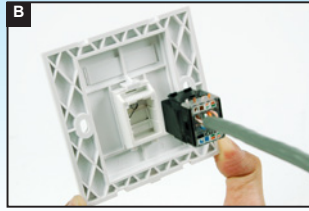

Align the jack to the slot.

ORDER INFORMATION

Part number	Description	Inner box	Carton	Carton measurement	Carton weight
OUD21	One port UK faceplate	15PCS	150PCS	L 53.5cm×W 31.3cm×H 23.4cm	8.00KG
OUD22	Dual ports UK faceplate	15PCS	150PCS	L 53.5cm×W 31.3cm×H 23.4cm	8.20KG
OUD23	Three ports UK faceplate	15PCS	150PCS	L 53.5cm×W 31.3cm×H 23.4cm	10.50KG
OUD24	Four ports UK faceplate	15PCS	150PCS	L 53.5cm×W 31.3cm×H 23.4cm	8.10KG
OUE02	Dual ports UK faceplate	15PCS	150PCS	L 53.5cm×W 31.3cm×H 23.4cm	7.90KG
OUD00	Blank UK faceplate	15PCS	150PCS	L 53.5cm×W 31.3cm×H 23.4cm	8.00KG